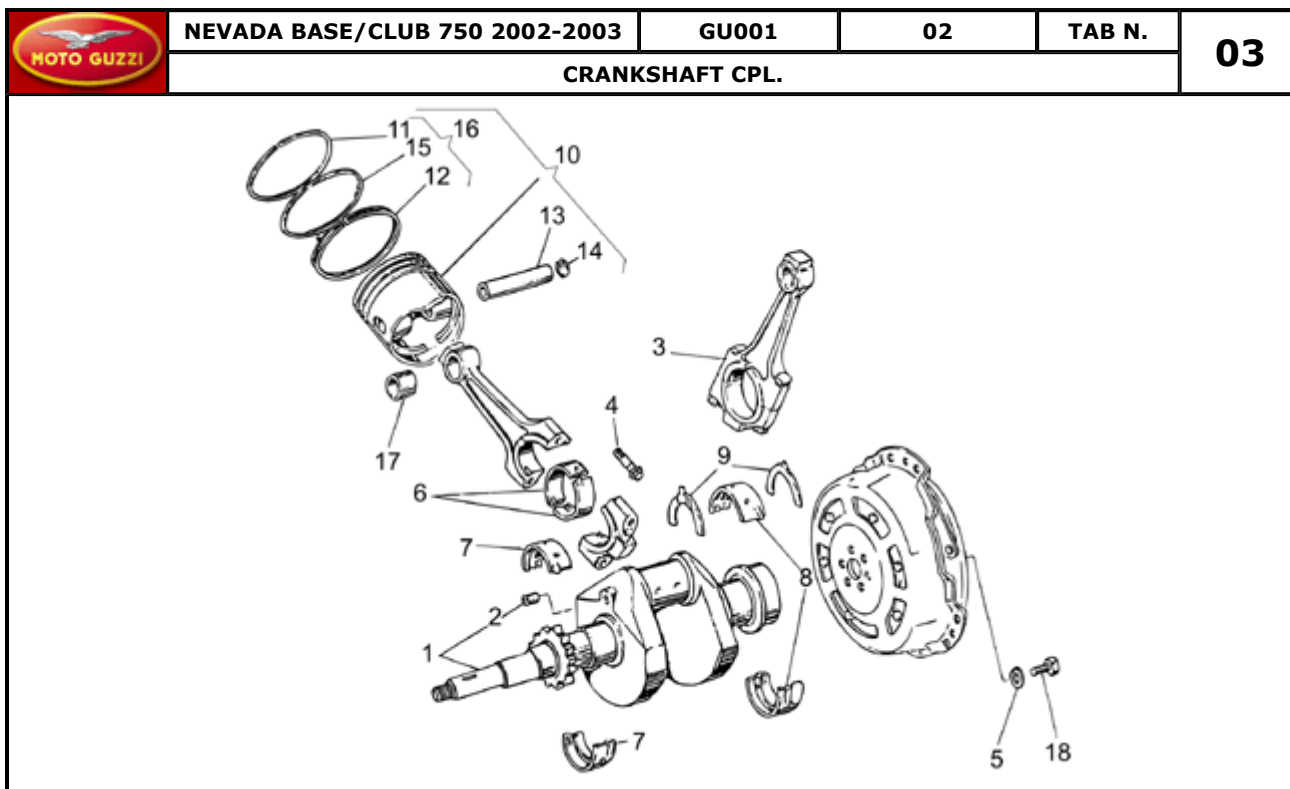

Pos.	Description	Year	I_M_	Country	Version	Code	Q.ty	P.Cod.
1	Crankshaft cpl.	-	-	-	M6	GU32064110	1	
	Crankshaft cpl.	-	-	-	M5	GU31064165	1	
2	Plug	-	-	-	-	GU19065400	1	
3	Connecting rod cpl.	-	-	-	-	GU27061585	2	
4	Screw	-	-	-	-	GU19062261	4	
5	Washer 8,4X13X0,8	-	-	-	-	GU14615901	6	
6	Bearing half-shell	-	-	-	-	GU27062060	4	
7	Front main half-bearing	-	-	-	-	GU27065660	2	
8	Rear main half-bearing	-	-	-	-	GU27066560	2	
9	Half-clamp	-	-	-	-	GU27066460	2	
10	Piston assy	-	-	-	M2	GU32060210	2	
	Piston assy	-	-	-	M1	GU20060220	2	
11	Slot piston ring	-	-	-	M1	GU19060763	2	
	Slot piston ring	-	-	-	M2	GU32060710	2	
12	Scraper ring	-	-	-	-	GU19061063	2	
13	Piston pin	-	-	-	-	GU27061285	2	
14	Stop ring	-	-	-	-	GU27061385	4	
15	Slot piston ring	-	-	-	-	GU27060860	2	
16	Pistonring set	-	-	-	M1	GU31060616	2	
	Pistonring set	-	-	-	M2	GU32060610	2	
17	Bush	-	-	-	-	GU27061885	2	
18	Screw	-	-	-	-	GU19067700	6