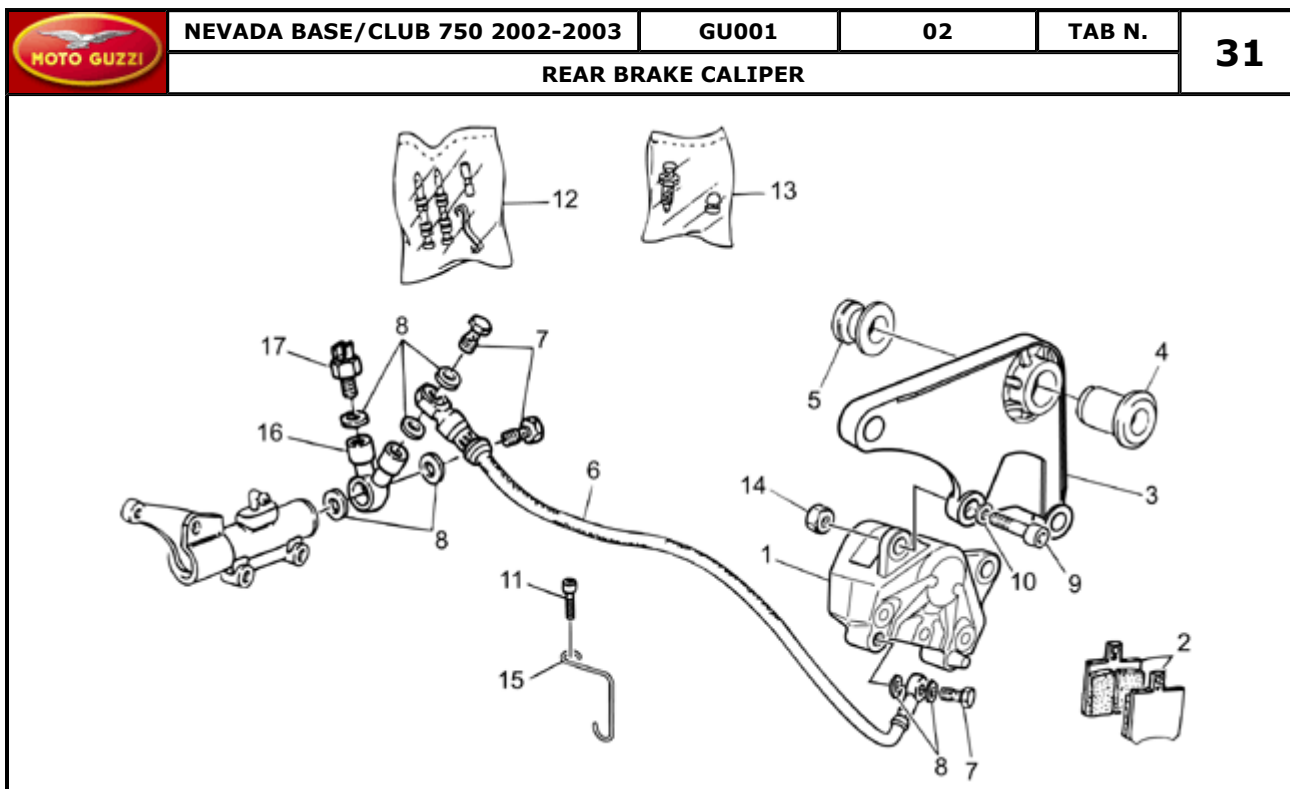

Pos.	Description	Year	I_M_	Country	Version	Code	Q.ty	P.Cod.
1	Rear brake caliper	-	-	-	-	GU31653081	1	
2	Pads pair	-	-	-	-	GU31654681	1	
3	Brake hanger plate	-	-	-	-	GU31635881	1	
4	Bush	-	-	-	-	GU31634281	1	
5	Spacer	-	-	-	-	GU31634181	1	
6	Brake hose	-	-	-	-	GU28657500	1	
7	Oil pipe screw *	-	-	-	-	GU95990028	3	
8	Gasket	-	-	-	-	GU25656100	7	
9	Screw	-	-	-	-	GU97202435	2	
10	Washer 8,4X13X0,8	-	-	-	-	GU14615901	2	
11	Screw w/ flange M6X16	-	-	-	-	GU98210616	1	
12	Pads kit	-	-	-	-	GU31659181	1	
13	Bleeder+cap	-	-	-	-	GU31659281	1	
14	Nut M8x1,25	-	-	-	-	GU92606208	1	
15	Cable-guide	-	-	-	-	GU31659735	1	
16	Connection	-	-	-	-	GU19668000	1	
17	Switch	-	-	-	-	GU63657000	1