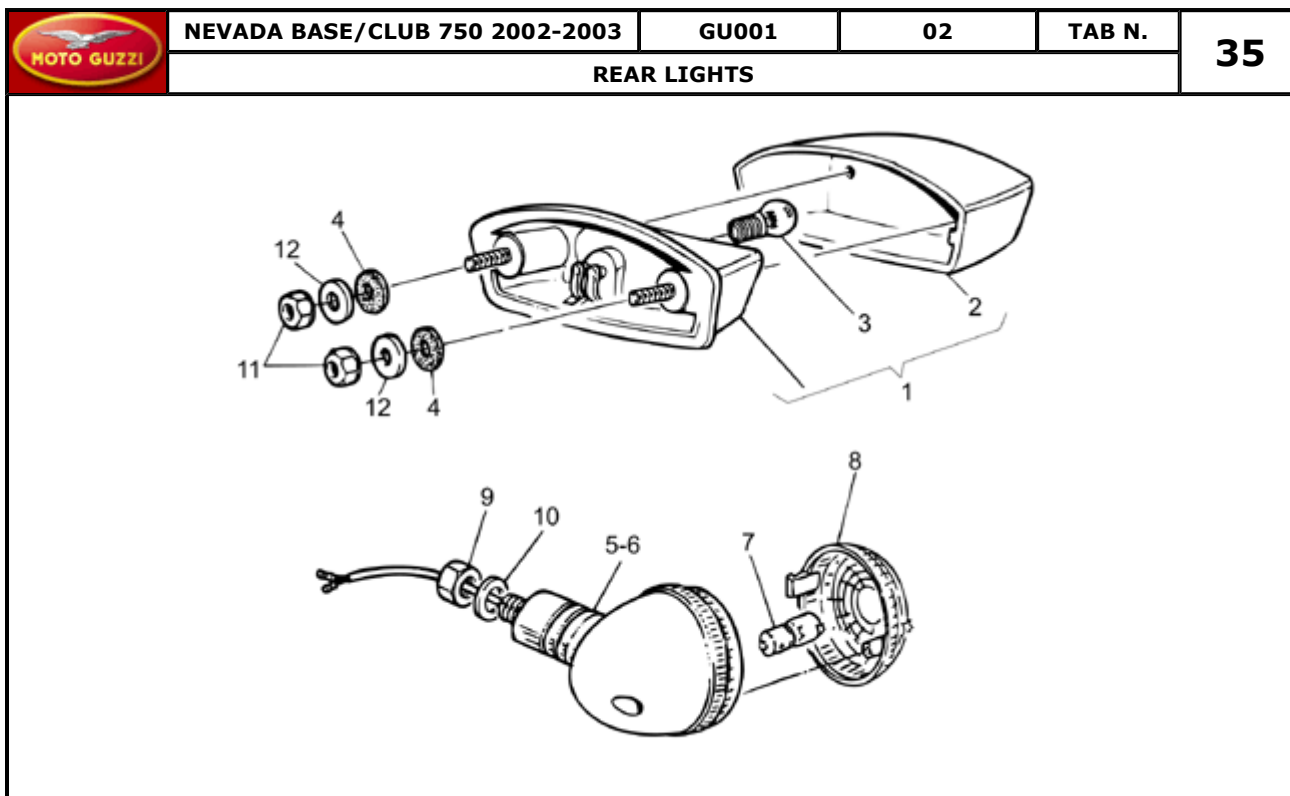

Pos.	Description	Year	I_M	Country	Version	Code	Q.ty	P.Cod.
1	Taillight	-	-	-	-	GU31740960	1	
2	Taillight lens	-	-	-	-	GU31741760	1	
3	Lamp 12V/5-21W	-	-	-	-	GU93450224	1	
4	Rubber spacer	-	-	-	-	GU93110060	2	
5	Rear RH turn indicator	-	-	-	-	GU31751665	1	
6	Rear LH turn indicator	-	-	-	-	GU31751666	1	
7	Lamp 12V-10W	-	-	-	-	GU93450127	2	
8	Turn indicator lens	-	-	-	-	GU31753765	2	
9	Nut M12x1,25	-	-	-	-	GU92606312	2	
10	Notched washer	-	-	-	-	GU95022112	2	
11	Nut M6x1	-	-	-	-	GU92630106	2	
12	Washer 6,4x12x1,2	-	-	-	-	GU95008306	2