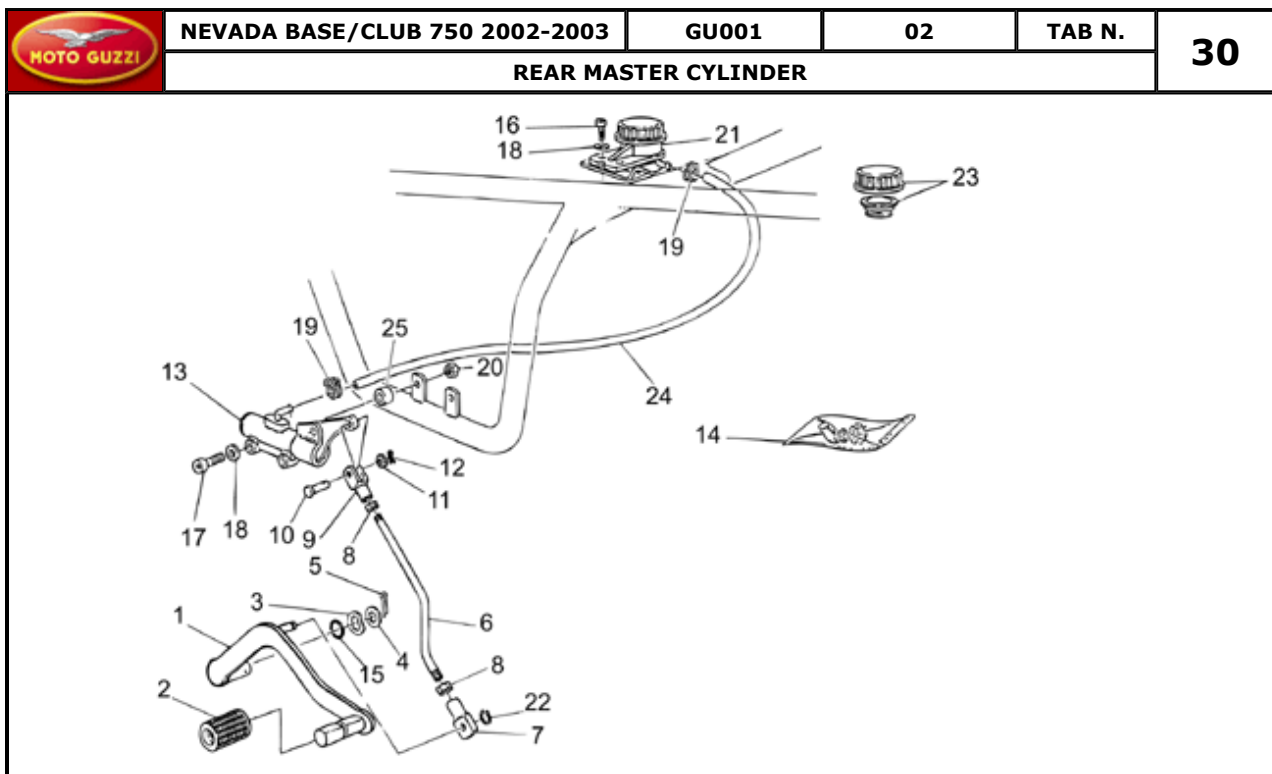

Pos.	Description	Year	I_M_	Country	Version	Code	Q.ty	P.Cod.
1	Rear brake lever	-	-	-	-	GU31677083	1	
2	Rubber spacer	-	-	-	-	GU14251001	1	
3	Spring washer	-	-	-	-	GU95129260	1	
4	Plain washer	-	-	-	-	GU95008215	1	
5	Split pin	-	-	-	-	GU95500227	1	
6	Tie rod	-	-	-	-	GU31675283	1	
7	Block	-	-	-	-	GU18257551	1	
8	Nut	-	-	-	-	GU92609007	2	
9	Fork	-	-	-	-	GU31626860	1	
10	Pin	-	-	-	-	GU95780265	1	
11	Washer	-	-	-	-	GU95129111	1	
12	Split pin	-	-	-	-	GU95500221	1	
13	Rear master cylinder	-	-	-	-	GU31666990	1	
14	Pump connection overhaul unit	-	-	-	-	GU19659500	1	
15	O-ring	-	-	-	-	GU90706141	1	
16	Hex socket screw M6X12	-	-	-	-	GU98682312	2	
17	Hex socket screw M6x30	-	-	-	-	GU98680330	2	
18	Washer 6,4x12x1,2	-	-	-	-	GU95008306	4	
19	Hose clamp D9	-	-	-	-	GU61108500	2	
20	Nut M6	-	-	-	-	GU92640506	2	
21	Brake oil tank	-	-	-	-	GU65663500	1	
22	Circlip	-	-	-	-	GU90271008	1	
23	Tank cap	-	-	-	-	GU17661052	1	
24	Rear brake hose	-	-	-	-	GU00823950050	1	
25	Spacer	-	-	-	-	GU91180604	2