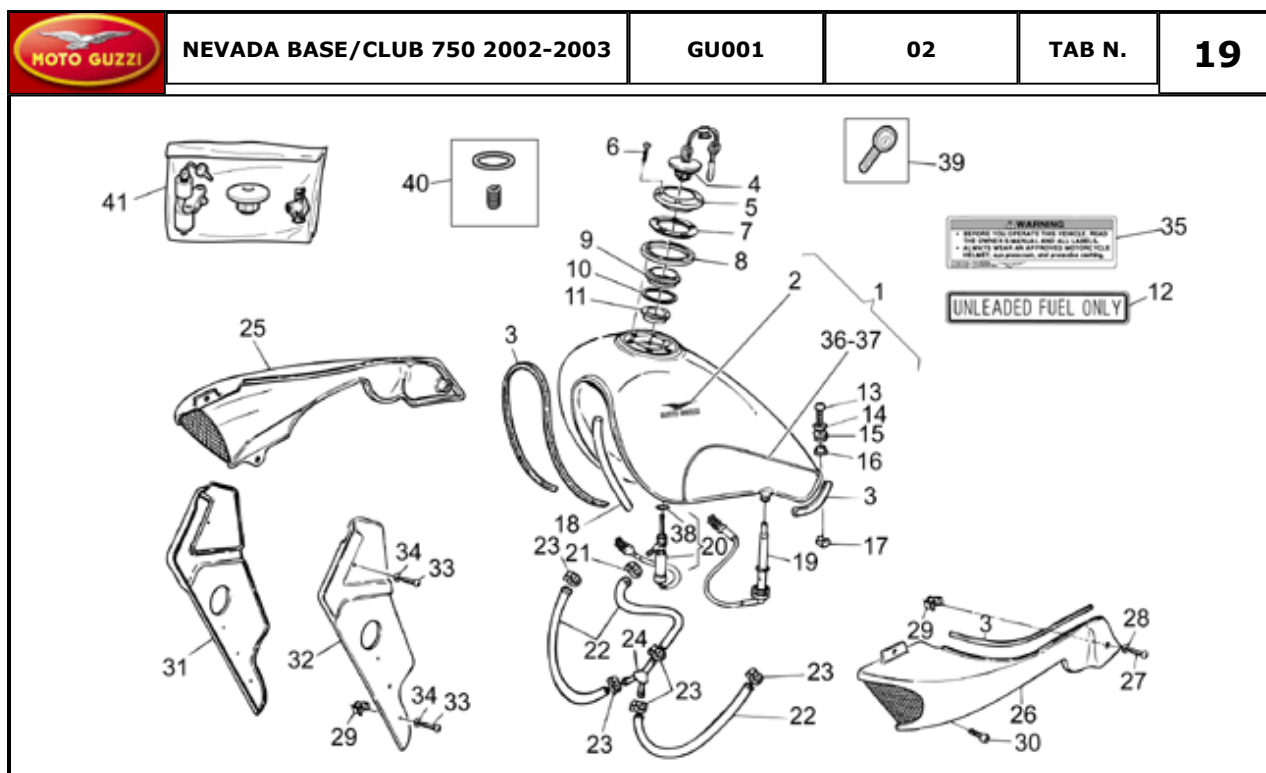

Pos.	Description	Year	I_M	Country	Version	Code	Q.ty	P.Cod.
1	Fuel tank, black	2	-	-	Club	br/mg	GU89000420	1
	Fuel tank blue/grey	2	-	-	Club	lb/g	GU89000425	1
	Fuel tank grey platinum/white	2	-	-	Club	pg/aw	GU89000430	1
	Fuel tank grey iron/black	2	-	-	Base	ng/ab	GU89000435	1
	Fuel tank beige/grey	2	-	-	Base	sb/pg	GU89000440	1
	Fuel tank blank	-	-	-	-	-	GU31100283	1
2	RH sticker "Eagle" black	-	-	-	-	-	GU31917885	1
	RH sticker "Eagle" grey	-	-	-	-	-	GU31917886	1
	LH sticker "Eagle" black	-	-	-	-	-	GU31917985	1
	LH sticker "Eagle" grey	-	-	-	-	-	GU31917986	1
3	Gasket	-	-	-	-	-	GU00823931070	1
4	Tank cap	-	-	-	-	-	GU03103950	1
5	Flange	-	-	-	-	-	GU03101900	1
6	Screw	-	-	-	-	-	GU03103200	5
7	Ring	-	-	-	-	-	GU03103500	1
8	Gasket	-	-	-	-	-	GU03102400	1
9	Plug ring nut	-	-	-	-	-	GU03102200	1
10	Gasket	-	-	-	-	-	GU03101600	1
11	Reduction 38 mm	-	-	-	-	-	GU03101720	1
12	Decal "Unleaded Fuelonly"	-	-	-	-	-	GU03995730	1
13	Hex socket screw M8x30	-	-	-	-	-	GU98350430	1
14	Washer	-	-	-	-	-	GU95100239	1
15	Spacer	-	-	-	-	-	GU31103565	1
16	Rubber spacer	-	-	-	-	-	GU91551131	1
17	Captive nut	-	-	-	-	-	GU92660801	8
18	Rubber pipe 5X9	-	-	-	-	-	GU00823944050	1
19	Fuel level sensor	-	-	-	-	-	GU31103082	1
20	Fuel solenoid valve	-	-	-	-	-	GU37105305	1
21	Hose clamp	-	-	-	-	-	GU93305017	1
22	Rubber pipe 12,5X7,8 5/16"	-	-	-	-	-	GU00823956080	1
23	Hose clamp	-	-	-	-	-	GU28157950	5
24	3-way union	-	-	-	-	-	GU29106860	1
25	RH side chromium plated	-	-	-	T7	-	GU31570681	1
	RH side chromium plated inox	-	-	-	T8	-	GU31570683	1