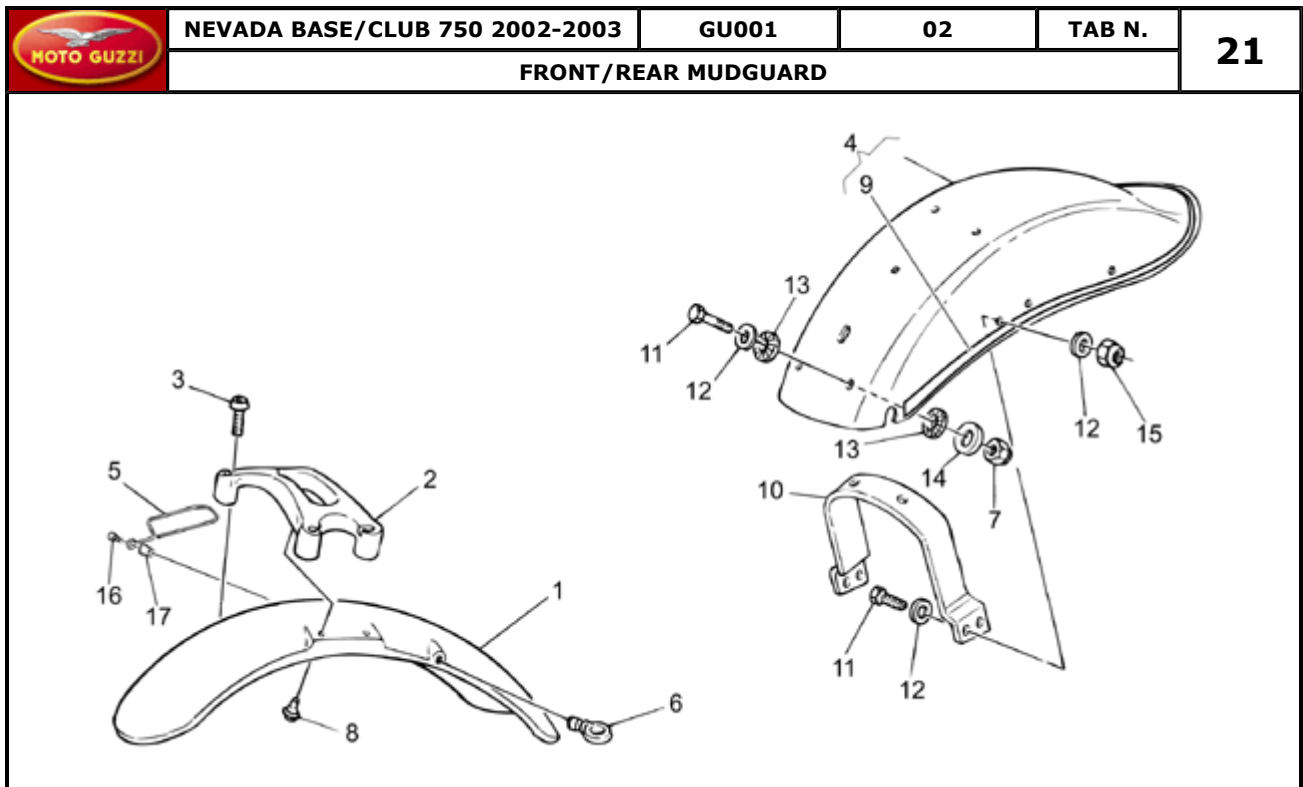

Pos.	Description	Year	I_M_	Country	Version	Code	Q.ty	P.Cod.
1	Front mudguard red baroque	2	-	-	Club	br/mg	GU89000419	1
	Front mudguard blue lord	2	-	-	Club	lb/g	GU89000424	1
	Front mudguard grey platinum	2	-	-	Club	pg/aw	GU89000429	1
	Front mudguard grey iron	2	-	-	Base	ng/ab	GU89000434	1
	Front mudguard beige sand	2	-	-	Base	sb/pg	GU89000439	1
	Front mudguard blank	-	-	-	-	-	GU31434483	1
2	Stabilization plate	-	-	-	-	-	GU31436684	1
3	Screw	-	-	-	-	-	GU98350435	4
4	Rear mudguard blank	-	-	-	-	-	GU31437074	1
	Rear mudguard red baroque	2	-	-	Club	br/mg	GU89000423	1
	Rear mudguard blue lord	2	-	-	Club	lb/g	GU89000428	1
	Rear mudguardgrey platinum	2	-	-	Club	pg/aw	GU89000433	1
	Rear mudguard grey iron	2	-	-	Base	ng/ab	GU89000438	1
	Rear mudguard beige sand	2	-	-	Base	sb/pg	GU89000443	1
5	Eyelet	-	-	-	-	-	GU31659783	1
6	Eyelet	-	-	-	-	-	GU13436561	1
7	Nut	-	-	-	-	-	GU92640206	2
8	Screw	-	-	-	-	-	GU31439565	4
9	Sticker rear mudguard grey	2	-	-	Club	pg/aw	GU31920789	1
	Sticker rear mudguard grey	2	-	-	Base	ng/ab	GU31920785	1
	Sticker rear mudguard grey/wh	2	-	-	Base	sb/pg	GU31920786	1
	Sticker rear mudguard red	2	-	-	Club	br/mg	GU31920787	1
	Sticker rear mudguard blue	2	-	-	Club	lb/g	GU31920788	1
10	Rear mudguard supp.	-	-	-	-	-	GU31439160	1
11	Hex screw M6x20	-	-	-	-	-	GU98084320	6
12	Washer 6,4x12x1,2	-	-	-	-	-	GU95008306	10
13	Rubber spacer	-	-	-	-	-	GU93110060	4
14	Washer 6,4x12x1,2	-	-	-	-	-	GU95100141	2
15	Nut M6X1	-	-	-	-	-	GU92630707	4
16	Hex socket screw M6x20	-	-	-	-	-	GU98370621	1
17	Antivibration bush M6	-	-	-	-	-	GU93231606	1