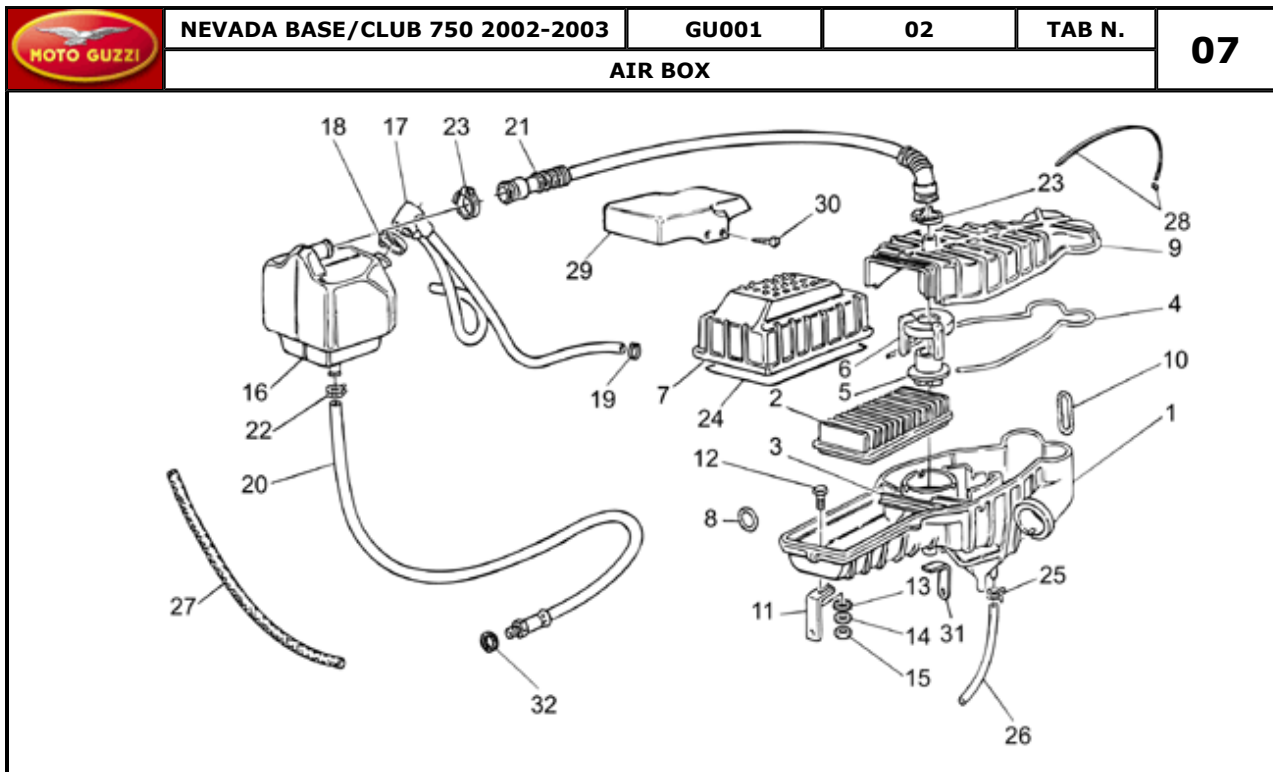

Pos.	Description	Year	I_M_	Country	Version	Code	Q.ty	P.Cod.
1	Lower side filter case	-	-	-	-	GU19114060	1	
2	Air filter	-	-	-	-	GU28113650	1	
3	Bracket	-	-	-	-	GU19112960	1	
4	Gasket	-	-	-	-	GU19113960	1	
5	Protection	-	-	-	-	GU19111060	1	
6	Cover	-	-	-	-	GU19111160	1	
7	Filter cover	-	-	-	-	GU19113760	1	
8	Short spring	-	-	-	-	GU31110715	3	
9	Upper side filter case	-	-	-	-	GU19113460	1	
10	Lenght spring	-	-	-	-	GU31110815	3	
11	Air filter support	-	-	-	-	GU31114165	1	
12	Screw	-	-	-	-	GU98054214	1	
13	Notched washer	-	-	-	-	GU95021105	1	
14	Washer	-	-	-	-	GU95000205	1	
15	Nut	-	-	-	-	GU92630105	1	
16	Housing	-	-	-	-	GU31153481	1	
17	Breather	-	-	-	-	GU23159671	1	
18	Hose clamp	-	-	-	-	GU93305018	1	
19	Hose clamp	-	-	-	-	GU28157950	2	
20	Breather	-	-	-	-	GU27159360	1	
21	Pipe	-	-	-	-	GU27157420	1	
22	Hose clamp	-	-	-	-	GU61108400	1	
23	Hose clamp	-	-	-	-	GU93305018	2	
24	Gasket	-	-	-	-	GU27113985	1	
25	Hose clamp D9	-	-	-	-	GU61108500	1	
26	Breather pipe	-	-	-	-	GU00823942090	1	
27	Thermal sheath	-	-	-	-	GU00823923140	1	
28	Hose clamp	-	-	-	-	GU27609685	1	
29	Guard	-	-	-	-	GU31111265	1	
30	Self-tap screw	-	-	-	-	GU99200413	3	
31	Square	-	-	-	-	GU31112965	1	
32	Gasket	-	-	-	-	GU90714082	1