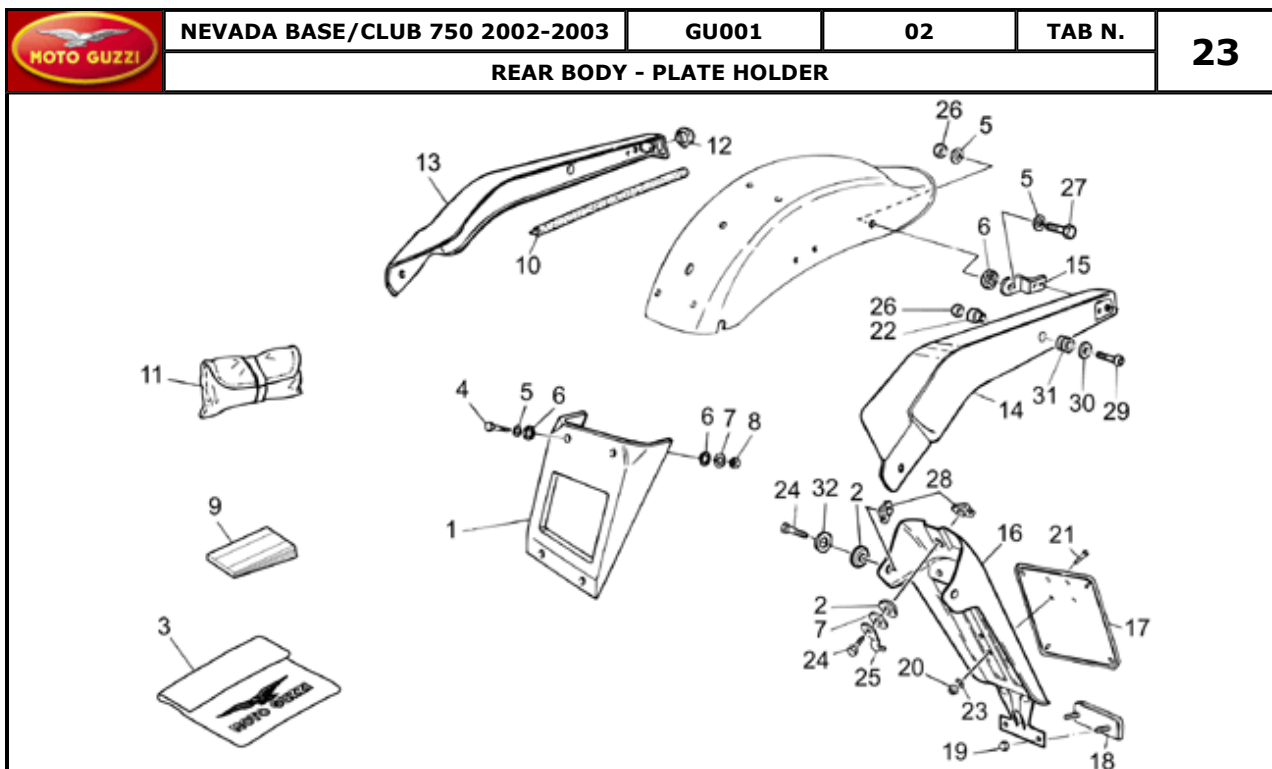

Pos.	Description	Year	I_M_	Country	Version	Code	Q.ty	P.Cod.
1	Splash guard	-	-	-	-	GU31438765	1	
2	Spacer	-	-	-	-	GU91120620	3	
3	Bike cover	-	-	-	-	GU30970200	1	
4	Screw	-	-	-	-	GU98054325	2	
5	Washer 6,4x12x1,2	-	-	-	-	GU95008306	6	
6	Rubber spacer	-	-	-	-	GU93110060	14	
7	Washer 6,4x12x1,2	-	-	-	-	GU95100141	6	
8	Nut M6x1	-	-	-	-	GU92630106	4	
9	Operator's handbook-I-GB-F-D--	-	-	-	-	GU31900083	1	
10	Gasket PVC	-	-	-	-	GU00823931080	1	
11	Toolkit	-	-	-	-	GU03909960	1	
12	Plug	-	-	-	-	GU93180245	2	
13	RH rear cover chromate	-	-	-	-	GU31457866	1	
14	LH rear cover chromate	-	-	-	-	GU31459166	1	
15	Clamp	-	-	-	-	GU31575565	2	
16	Rear mudg. extension	-	-	-	-	GU31438083	1	
17	Number plate holder	-	-	-	-	GU01474630	1	
18	Reflector	-	-	-	-	GU31745865	1	
19	Nut M4x0,7	-	-	-	-	GU92630104	2	
20	Nut	-	-	-	-	GU92630105	4	
21	Screw	-	-	-	-	GU98084212	4	
22	Spacer	-	-	-	-	GU03471802	2	
23	Washer 5,3X10X1	-	-	-	-	GU95008305	4	
24	Hex screw M6x20	-	-	-	-	GU98084320	3	
25	U-bolt	-	-	-	-	GU93301313	1	
26	Nut M6x1	-	-	-	-	GU92630206	2	
27	Screw	-	-	-	-	GU98054314	2	
28	Clip M6	-	-	-	-	GU28576591	3	
29	Screw M6X50	-	-	-	-	GU98230650	2	
30	Washer	-	-	-	-	GU03462800	2	
31	Rubber spacer	-	-	-	-	GU91551105	2	
32	Washer 6,5x20x1,5	-	-	-	-	GU95005320	3