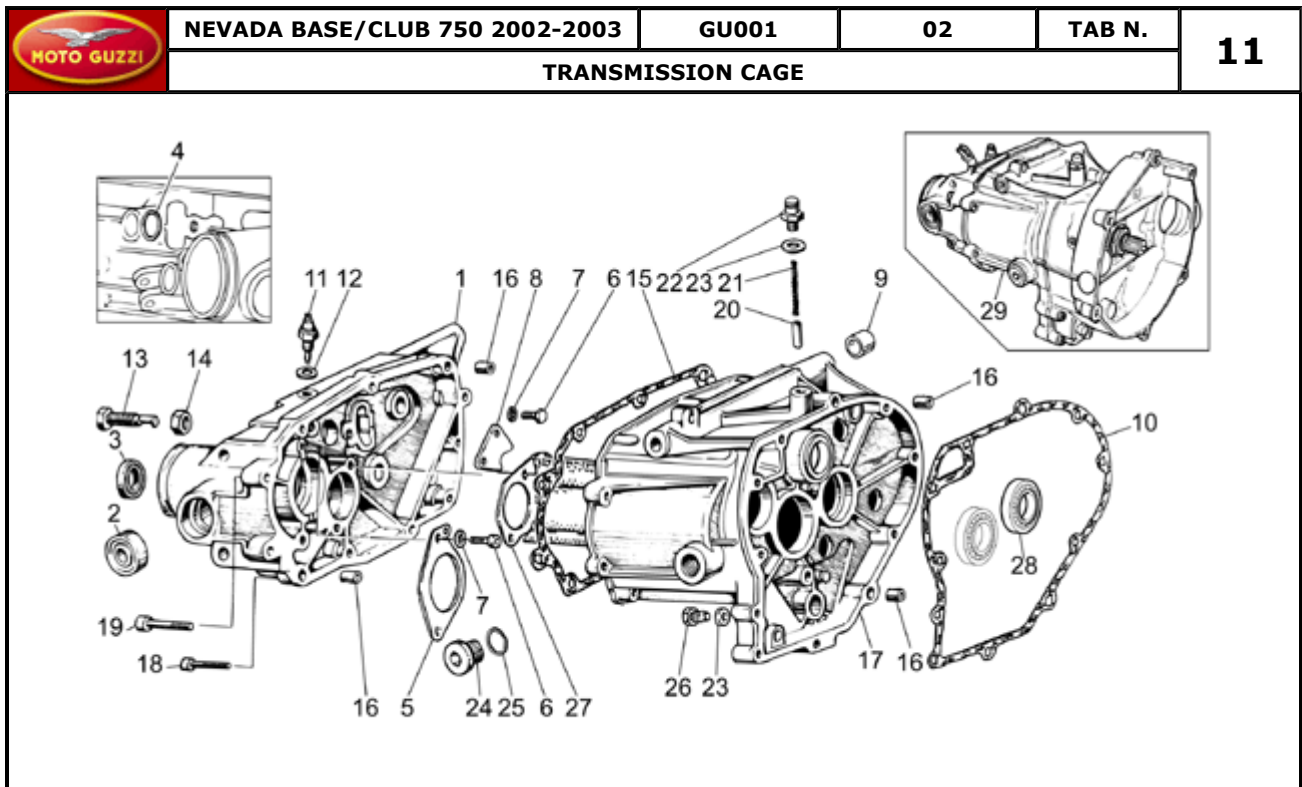

Pos.	Description	Year	I_M_	Country	Version	Code	Q.ty	P.Cod.
1	Gearbox cover, grey	-	-	-	-	GU31200880	1	
2	Bearing 15x35x11	-	-	-	-	GU92204215	2	
3	Gasket ring 28x40x7	-	-	-	-	GU90402841	1	
4	O-ring 13,95x2,92	-	-	-	-	GU90706140	1	
5	Plate	-	-	-	-	GU23213872	1	
6	Hex socket screw M6x14	-	-	-	-	GU98682314	6	
7	Washer 6,4x10x0,7	-	-	-	-	GU14217901	6	
8	Plate	-	-	-	-	GU19235800	1	
9	Bush 10,25x15,7x8	-	-	-	-	GU19202320	2	
10	Gasket	-	-	-	-	GU23200370	1	
11	Sensor	-	-	-	-	GU19207220	1	
12	Gasket 8,25x15x1	-	-	-	-	GU12154200	1	
13	Screw M12x1,25	-	-	-	-	GU19237800	1	
14	Low nut M12x1,25	-	-	-	-	GU92606512	1	
15	Gasket	-	-	-	-	GU19201120	1	
16	Bush 6,6x9x13	-	-	-	-	GU19002020	4	
17	Gearbox, grey	-	-	-	-	GU31200280	1	
18	Hex socket screw M6x30	-	-	-	-	GU98680330	5	
	Hex socket screw M6x35	-	-	-	-	GU98680335	2	
19	Hex socket screw M8x35	-	-	-	-	GU98680435	4	
20	Pawl	-	-	-	-	GU28234700	1	
21	Lever return spring	-	-	-	-	GU94321067	1	
22	Breather plug	-	-	-	-	GU19206501	1	
23	Gasket	-	-	-	-	GU10528900	2	
24	Oil plug	-	-	-	-	GU12022600	1	
25	O-ring 20,24X2,62	-	-	-	-	GU90706203	1	
26	Oil unload plug M10X1	-	-	-	-	GU31003766	1	
27	Oil bulhead	-	-	-	-	GU23208272	1	
28	Ball bearing 20x42x12	-	-	-	-	GU92201120	1	
29	Transmission assy and housing	-	-	-	-	GU27991561	1