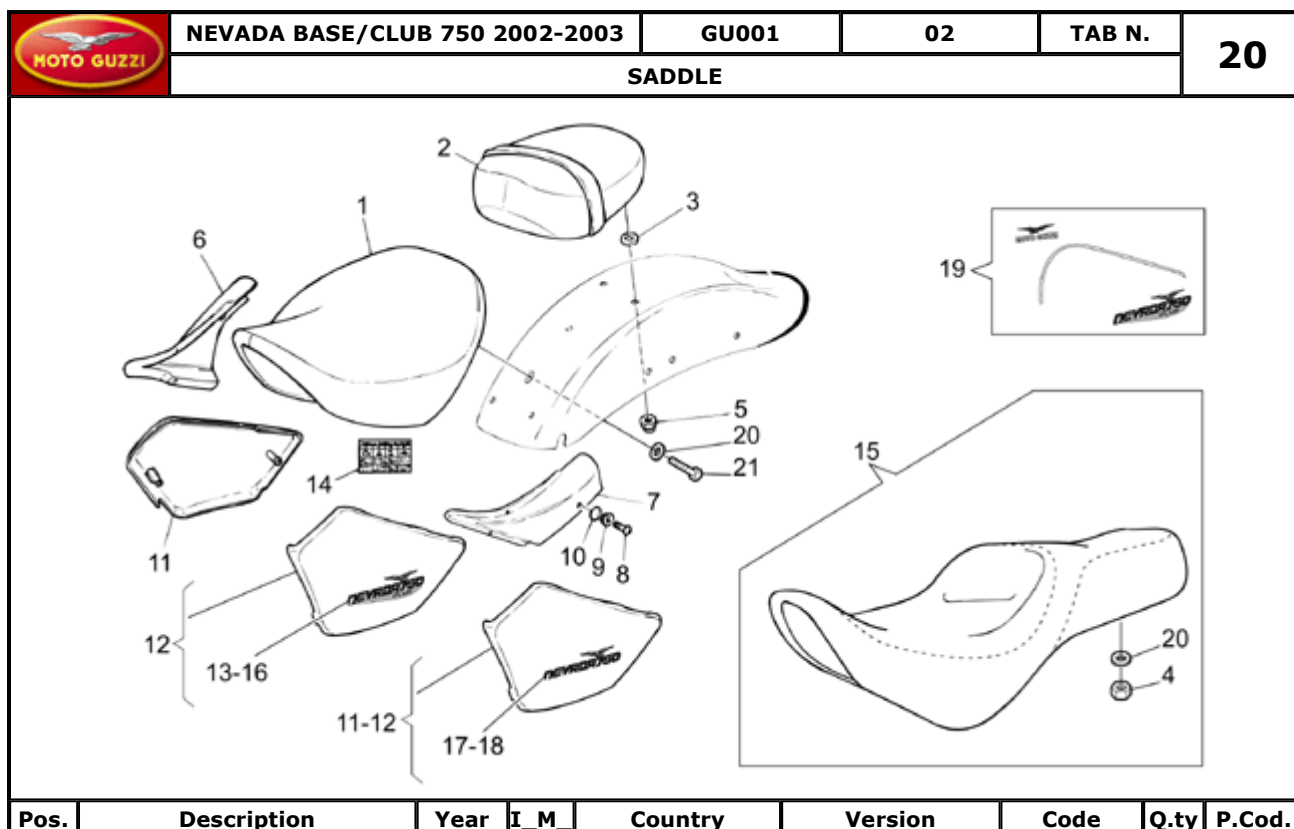

Pos.	Description	Year	I_M_	Country	Version	Code	Q.ty	P.Cod.
1	Driver saddle Nevada Base	-	-	-	Base	-	GU31460584	1
2	Rear saddle Nevada Base	-	-	-	Base	-	GU31464084	1
3	Rubber spacer	-	-	-	-	-	GU93110082	2
4	Nut M6x1	-	-	-	-	-	GU92630106	2
5	Nut M6x1	-	-	-	-	-	GU92630206	4
6	RH front protect chrome	-	-	-	-	-	GU31469081	1
7	LH front protect chrome	-	-	-	-	-	GU31469181	1
8	Hex socket screw M8x25	-	-	-	-	-	GU98370825	2
9	Spacer	-	-	-	-	-	GU31469281	2
10	O-ring	-	-	-	-	-	GU90706092	2
11	RH side cover grey platinum	2	-	-	Base	sb/pg	GU89000441	1
	RH side cover black	2	-	-	Base	ng/ab	GU89000436	1
	RH side cover white	2	-	-	Club	pg/aw	GU89000431	1
	RH side cover grey berlin	2	-	-	Club	lb/g	GU89000426	1
	RH side cover blank	-	-	-	-	-	GU234762101	1
	Valve housing	2	-	-	Club	br/mg	GU89000421	1
12	LH side cover grey platinum	2	-	-	Base	sb/pg	GU89000442	1
	LH side cover blank	-	-	-	-	-	GU314763621	1
	LH side cover grey berlin	2	-	-	Club	br/mg	GU89000422	1
	LH side cover grey berlin	2	-	-	Club	lb/g	GU89000427	1
	LH side cover white	2	-	-	Club	pg/aw	GU89000432	1
	LH side cover black	2	-	-	Base	ng/ab	GU89000437	1
13	LH sticker red/grey	2	-	-	Club	br/mg	GU89000462	1
	LH stic.blue/grey	2	-	-	Club	lb/g	GU89000463	1
	LH sticker grey/white	2	-	-	Club	pg/aw	GU89000464	1
14	Fuse table decal	-	-	-	-	-	GU31945467	1
15	Two-seat saddle Nevada Club	-	-	-	-	-	GU31460588	1
16	RH sticker grey/white	2	-	-	Club	pg/aw	GU89000472	1
	RH sticker red/grey	2	-	-	Club	br/mg	GU89000470	1
	RH sticker blue/grey	2	-	-	Club	lb/g	GU89000471	1
17	LH sticker grey/white	2	-	-	Base	ng/ab	GU89000460	1
	LH stic.beige/grey	2	-	-	Base	sb/pg	GU89000461	1
18	RH sticker grey/black	2	-	-	Base	ng/ab	GU89000468	1