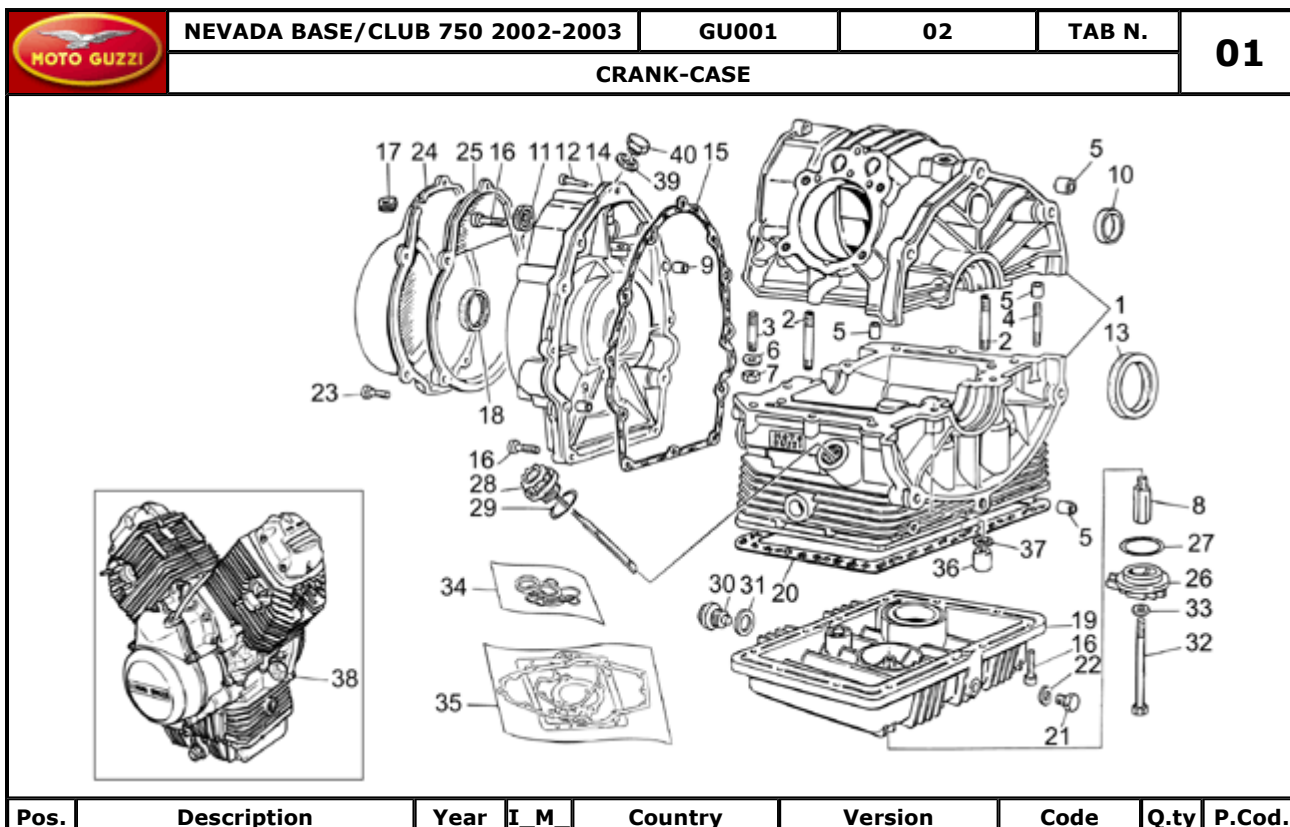

Pos.	Description	Year	I_M	Country	Version	Code	Q.ty	P.Cod.
1	Crankcase, grey	-	-	-	-	GU20000320	1	
2	Stud bolt	-	-	-	-	GU96451560	4	
3	Stud bolt	-	-	-	-	GU96451430	4	
4	Stud bolt	-	-	-	-	GU96508055	2	
5	Bush	-	-	-	-	GU19015020	4	
6	Washer 8,4x15	-	-	-	-	GU03270300	6	
7	Nut M8x1,25	-	-	-	-	GU92606208	6	
8	Union	-	-	-	-	GU19003800	1	
9	Bush 6,6x9x13	-	-	-	-	GU19002020	2	
10	Plug	-	-	-	-	GU19016320	1	
11	Gasket ring	-	-	-	M3	GU90401530	1	
12	Hex socket screw M6x30	-	-	-	-	GU98680330	2	
13	Gasket ring	-	-	-	-	GU04000500	1	
14	Cover grey	-	-	-	M3	GU31001483	1	
	Cover grey	-	-	-	M4	GU31001484	1	
15	Gasket	-	-	-	-	GU19001200	1	
16	Hex socket screw M6x25	-	-	-	-	GU98682325	22	
17	Rubber spacer	-	-	-	-	GU19007700	1	
18	Gasket ring	-	-	-	-	GU90402842	1	
19	Oil sump grey	-	-	-	-	GU20003510	1	
20	Gasket	-	-	-	-	GU19003602	1	
21	Oil unload plug M10X1	-	-	-	-	GU31003766	1	
22	Gasket	-	-	-	-	GU10528900	1	
23	Hex socket screw M6x35	-	-	-	-	GU98680335	5	
24	Cover	-	-	-	-	GU32001610	1	
25	Flange	-	-	-	-	GU27001136	1	
26	Cover, grey	-	-	-	-	GU20003410	1	
27	O-ring	-	-	-	-	GU90706444	1	
28	Oil load plug	-	-	-	-	GU27004985	1	
29	Gasket ring	-	-	-	-	GU90706282	1	
30	Oil unload plug	-	-	-	-	GU12003702	1	
31	Gasket 20,1x28x2	-	-	-	-	GU95100709	1	
32	Bolt	-	-	-	-	GU27152885	1