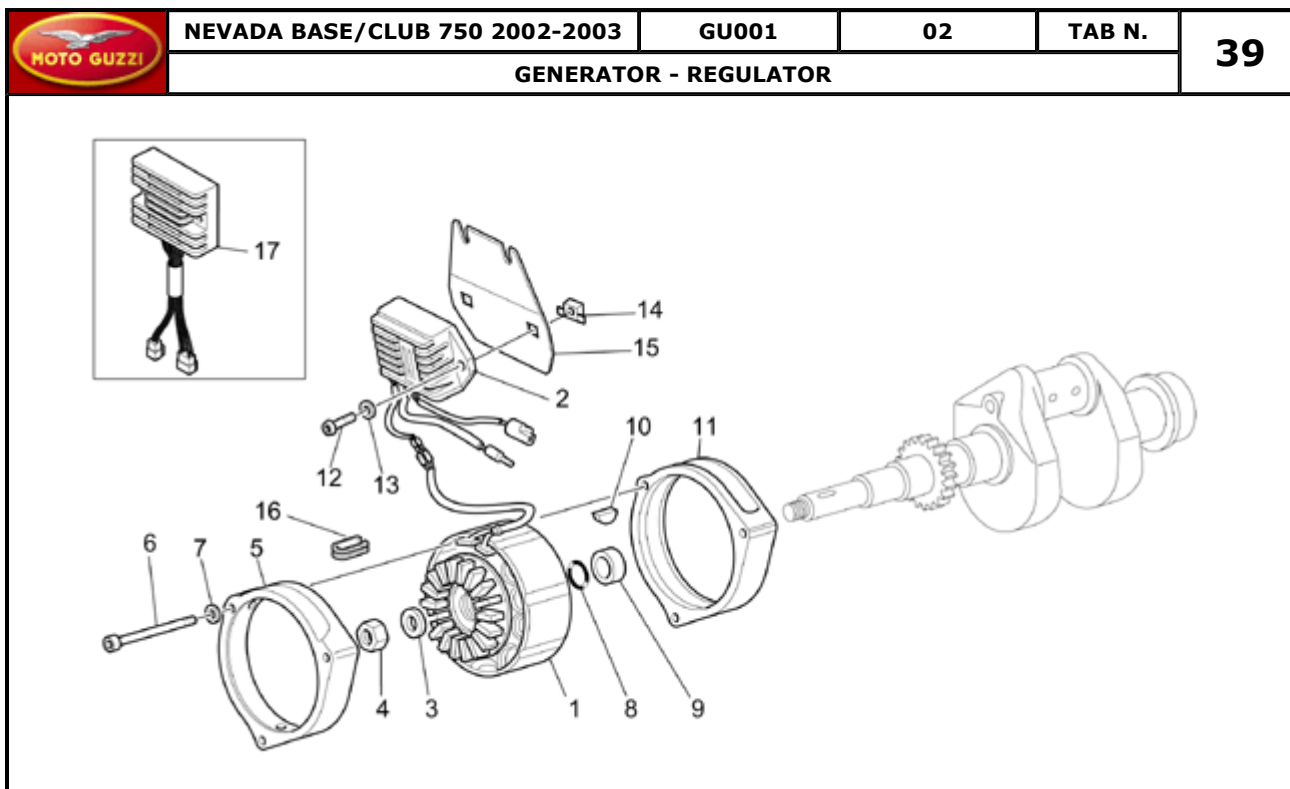

Pos.	Description	Year	I_M_	Country	Version	Code	Q.ty	P.Cod.
1	Generator	-	-	-	-	GU37712405	1	
2	Voltage regulator	-	-	-	T1	GU37703805	1	
3	Washer 16,25x24,5x5	-	-	-	-	GU30714201	1	
4	Nut M16	-	-	-	-	GU92606516	1	
5	Front calotte	-	-	-	-	GU29711460	1	
6	Hex socket screw M5x65	-	-	-	-	GU98680265	3	
7	Washer 5,9X3X0,8	-	-	-	-	GU29217960	3	
8	O-ring 17,86X2,62	-	-	-	-	GU90706178	1	
9	Spacer	-	-	-	-	GU31712365	1	
10	Transmission key	-	-	-	-	GU91600450	1	
11	Rear cap	-	-	-	-	GU29711960	1	
12	Hex socket screw M6x20	-	-	-	-	GU98682320	2	
13	Washer 6,4x12x1,2	-	-	-	-	GU95008306	2	
14	Captive nut	-	-	-	-	GU92660601	2	
15	Support plate	-	-	-	-	GU29704060	1	
16	Rubber spacer	-	-	-	-	GU19007700	1	
17	Regulator	-	-	-	T2	GU03703870	1