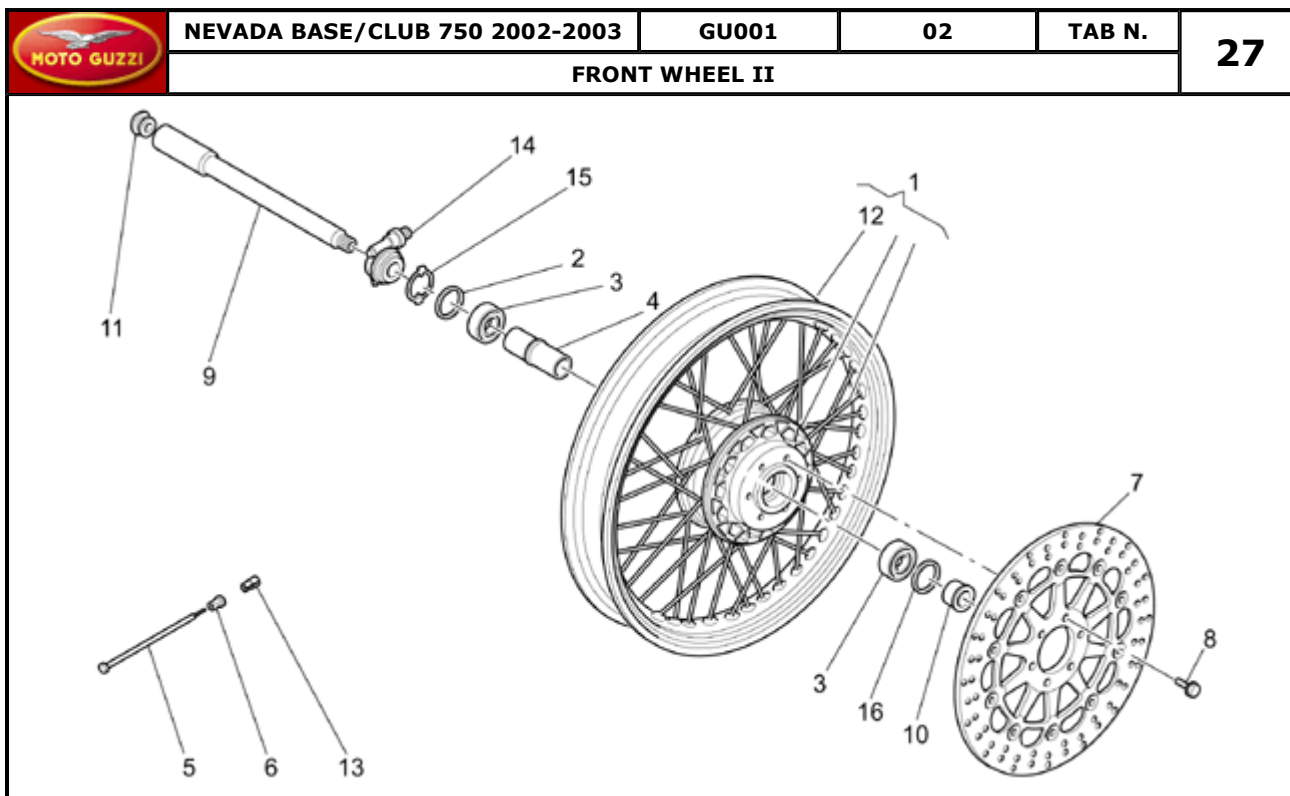

Pos.	Description	Year	I_M_	Country	Version	Code	Q.ty	P.Cod.
1	Front wheel 2,15x18"	-	-	-	T4	-	GU31610383	1
2	Gasket ring	-	-	-	T4	-	GU90403950	1
3	Bearing	-	-	-	T4	-	GU92204221	2
4	Spacer	-	-	-	T4	-	GU31615283	1
5	Spoke	-	-	-	T4	-	GU39611601	36
6	Nipple	-	-	-	T4	-	GU55611700	36
7	Front brake disc	-	-	-	T4	-	GU01613330	1
8	Screw w/ flange M8x20	-	-	-	T4	-	GU03611445	6
9	Front wheel spindle	-	-	-	T4	-	GU31614183	1
10	LH spacer	-	-	-	T4	-	GU31616384	1
11	Plug 15 mm	-	-	-	T4	-	GU93180111	1
12	Front wheel 2,15x18"	-	-	-	T4	-	GU23610870	1
13	Counterweight 15 gr.	-	-	-	T4	-	GU12616101	1
	Counterweight 20 gr.	-	-	-	T4	-	GU12616102	1
	Counterweight 30 gr.	-	-	-	T4	-	GU12616103	1
14	Odometer gear	-	-	-	T4	-	GU31762583	1
15	Drive key	-	-	-	T4	-	GU31627183	1
16	Gasket ring	-	-	-	T4	-	GU90402642	1