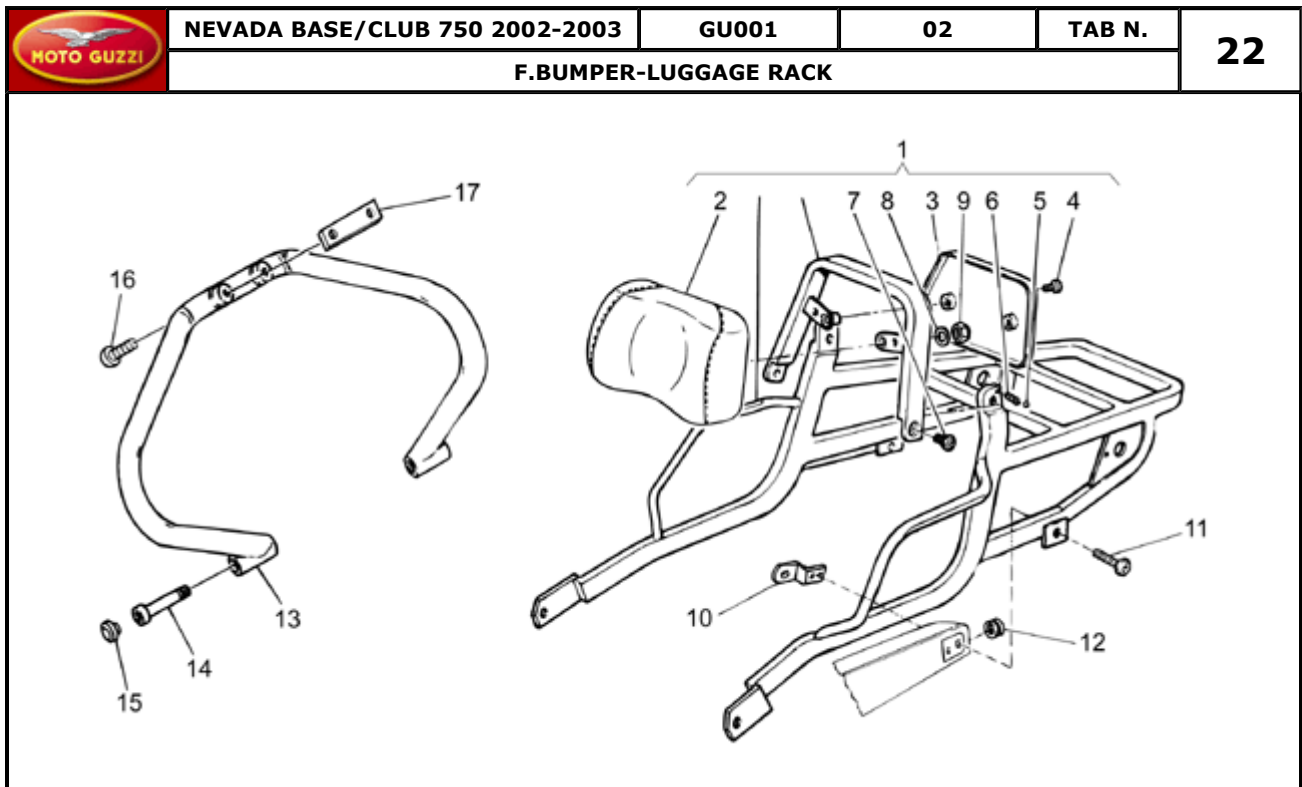

Pos.	Description	Year	I_M_	Country	Version	Code	Q.ty	P.Cod.
1	Parcel rack assy	-	-	-	-	GU31466583	1	
2	Seat cushion	-	-	-	-	GU31468083	1	
3	Cover	-	-	-	-	GU31468283	1	
4	Hex socket screw M6X18	-	-	-	-	GU98350318	2	
5	Ball	-	-	-	-	GU92295708	1	
6	Spring	-	-	-	-	GU94321007	1	
7	Screw	-	-	-	-	GU03468100	2	
8	Washer 6,4x12x1,2	-	-	-	-	GU95008306	2	
9	Nut M6*	-	-	-	-	GU92606206	2	
10	Clamp	-	-	-	-	GU31575565	2	
11	Screw	-	-	-	-	GU98682525	2	
12	Rubber spacer	-	-	-	-	GU91551086	2	
13	Front protection	-	-	-	-	GU31450266	1	
14	Lower screw	-	-	-	-	GU98680540	2	
15	Hex socket screw M8X45	-	-	-	-	GU98370845	2	
16	Rubber spacer	-	-	-	-	GU93180216	2	
17	Plate	-	-	-	-	GU17451750	1